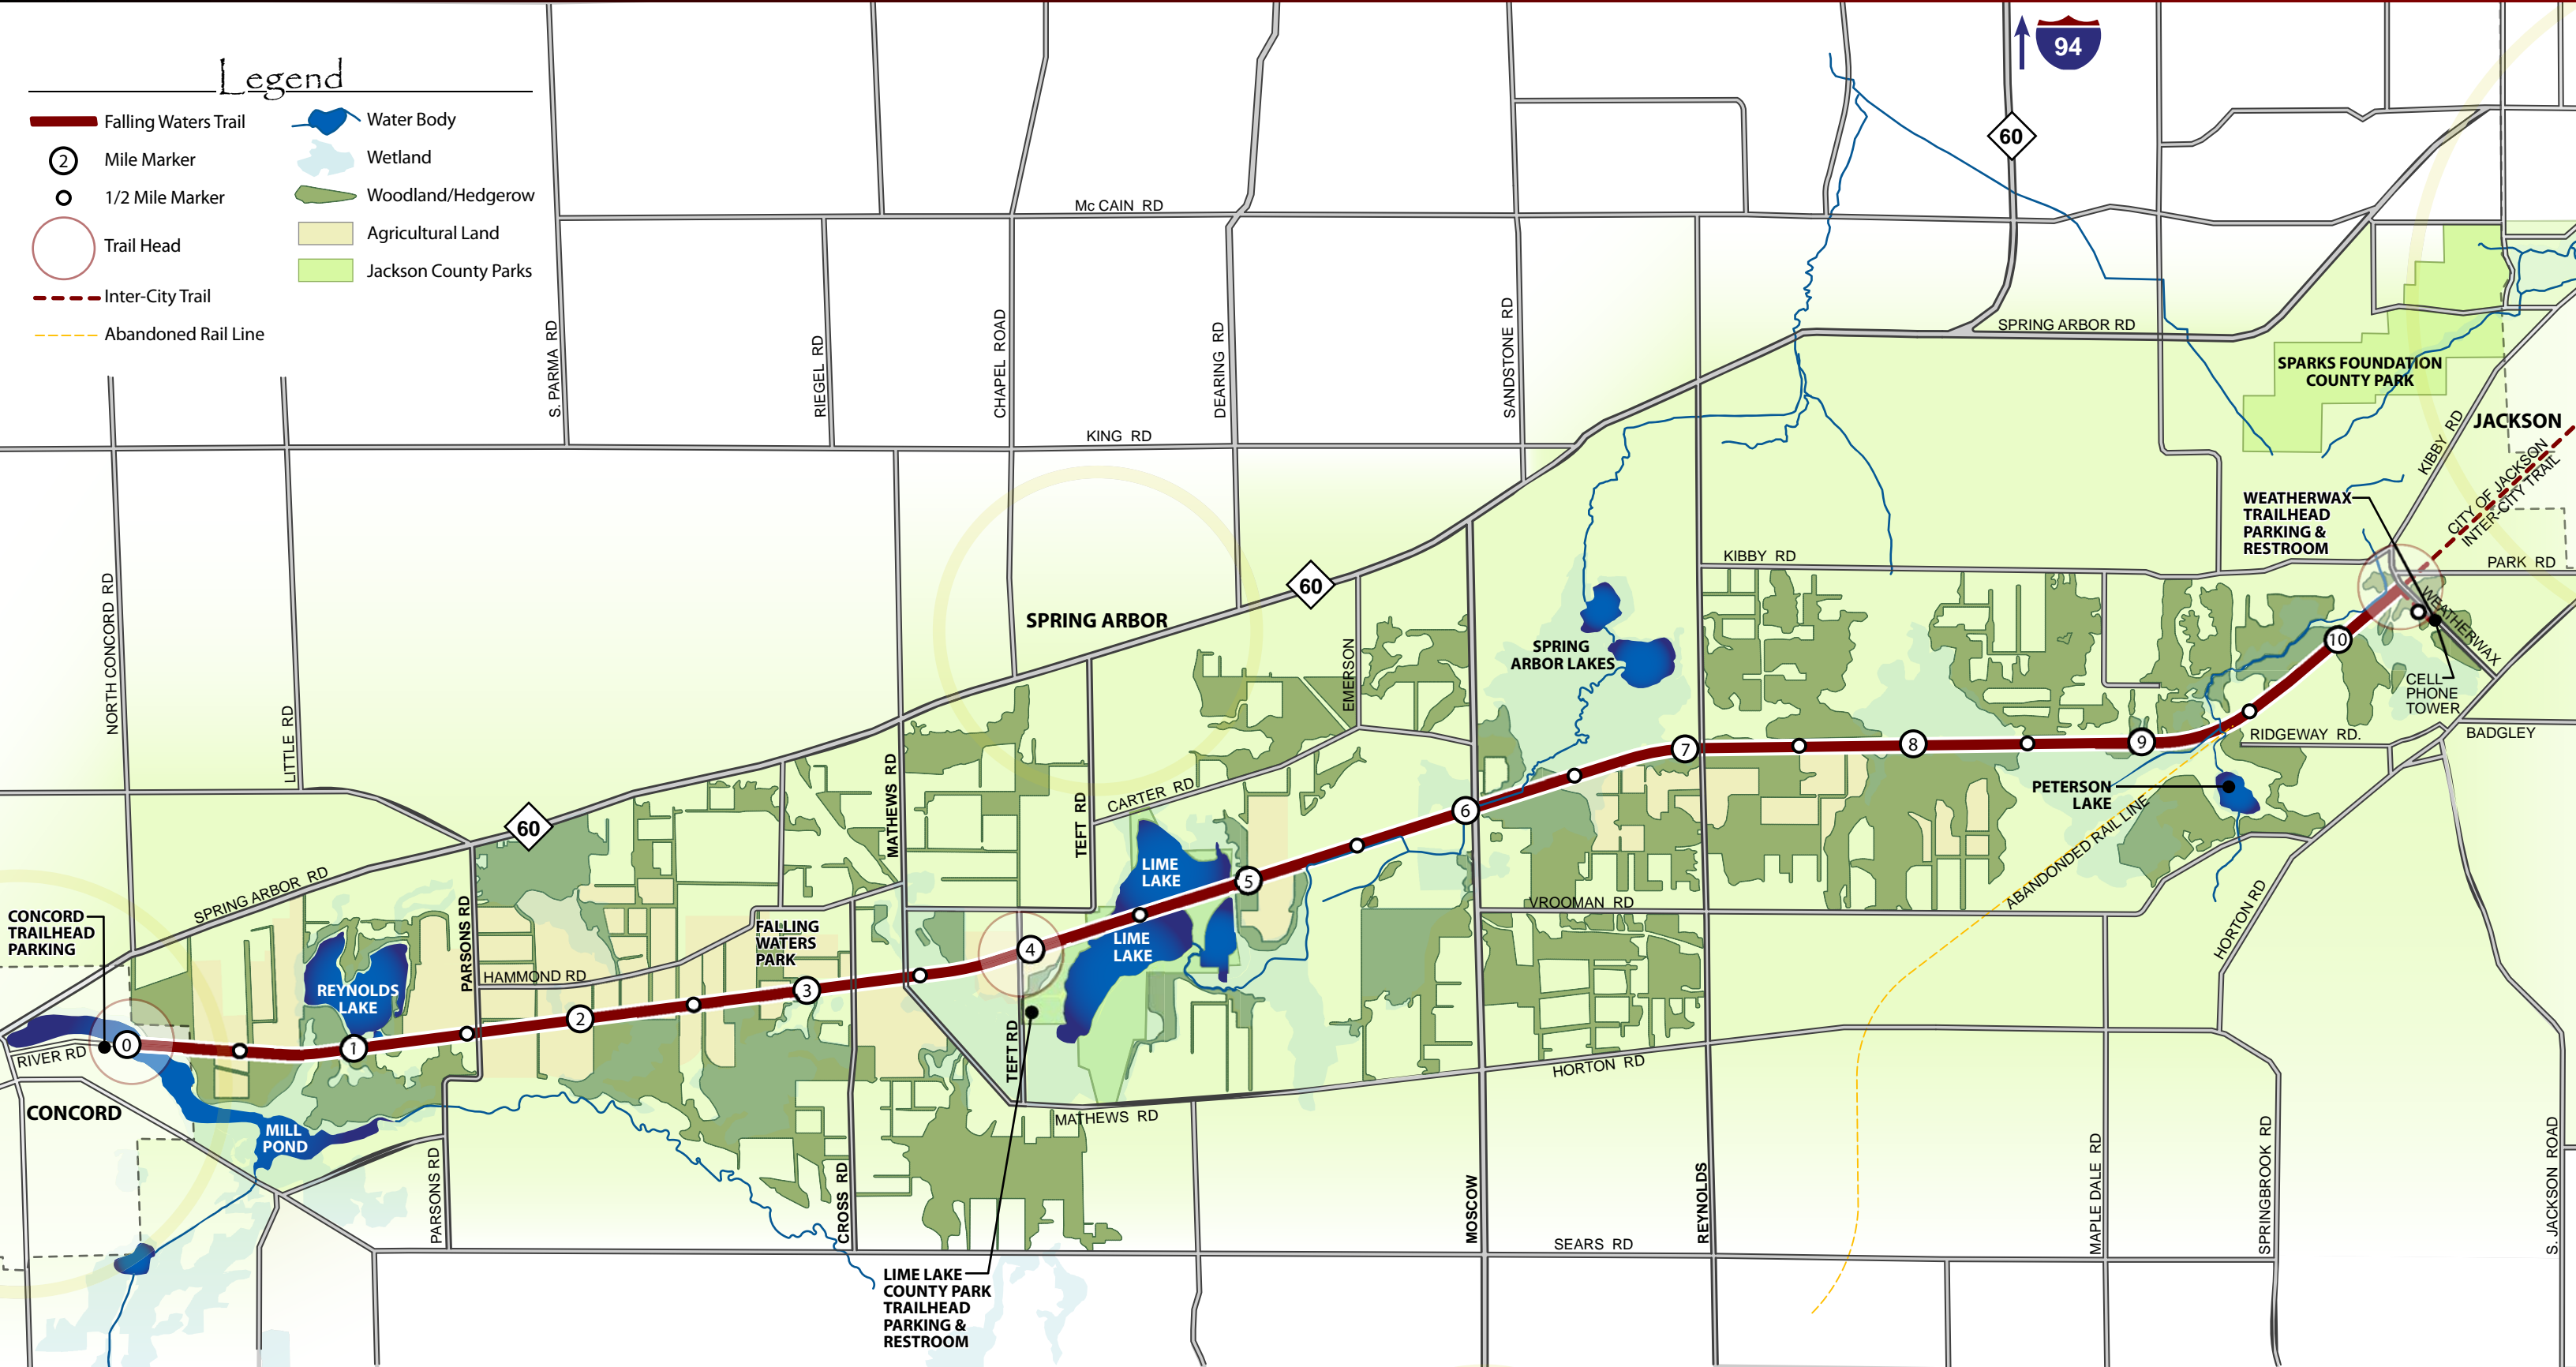

# Falling Waters Trail

## Distance Markers

- Legend**
- Falling Waters Trail
  - Mile Marker
  - 1/2 Mile Marker
  - Trail Head
  - Inter-City Trail
  - Abandoned Rail Line
  - Water Body
  - Wetland
  - Woodland/Hedgerow
  - Agricultural Land
  - Jackson County Parks